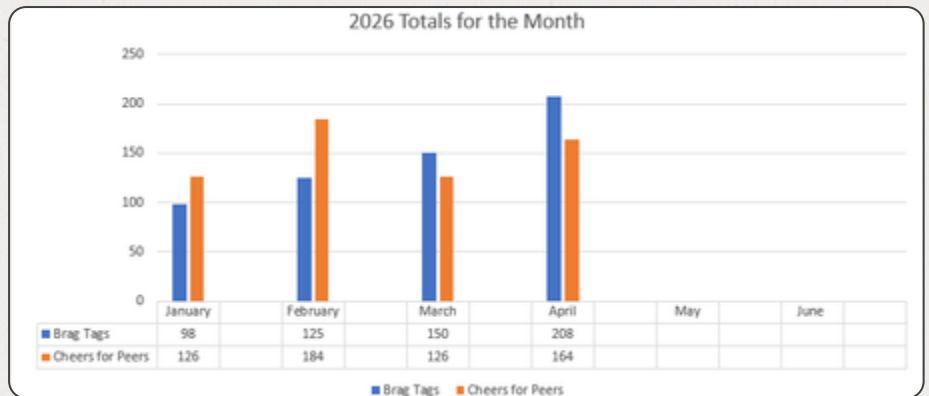

Cheers for Peers & Brag Tags